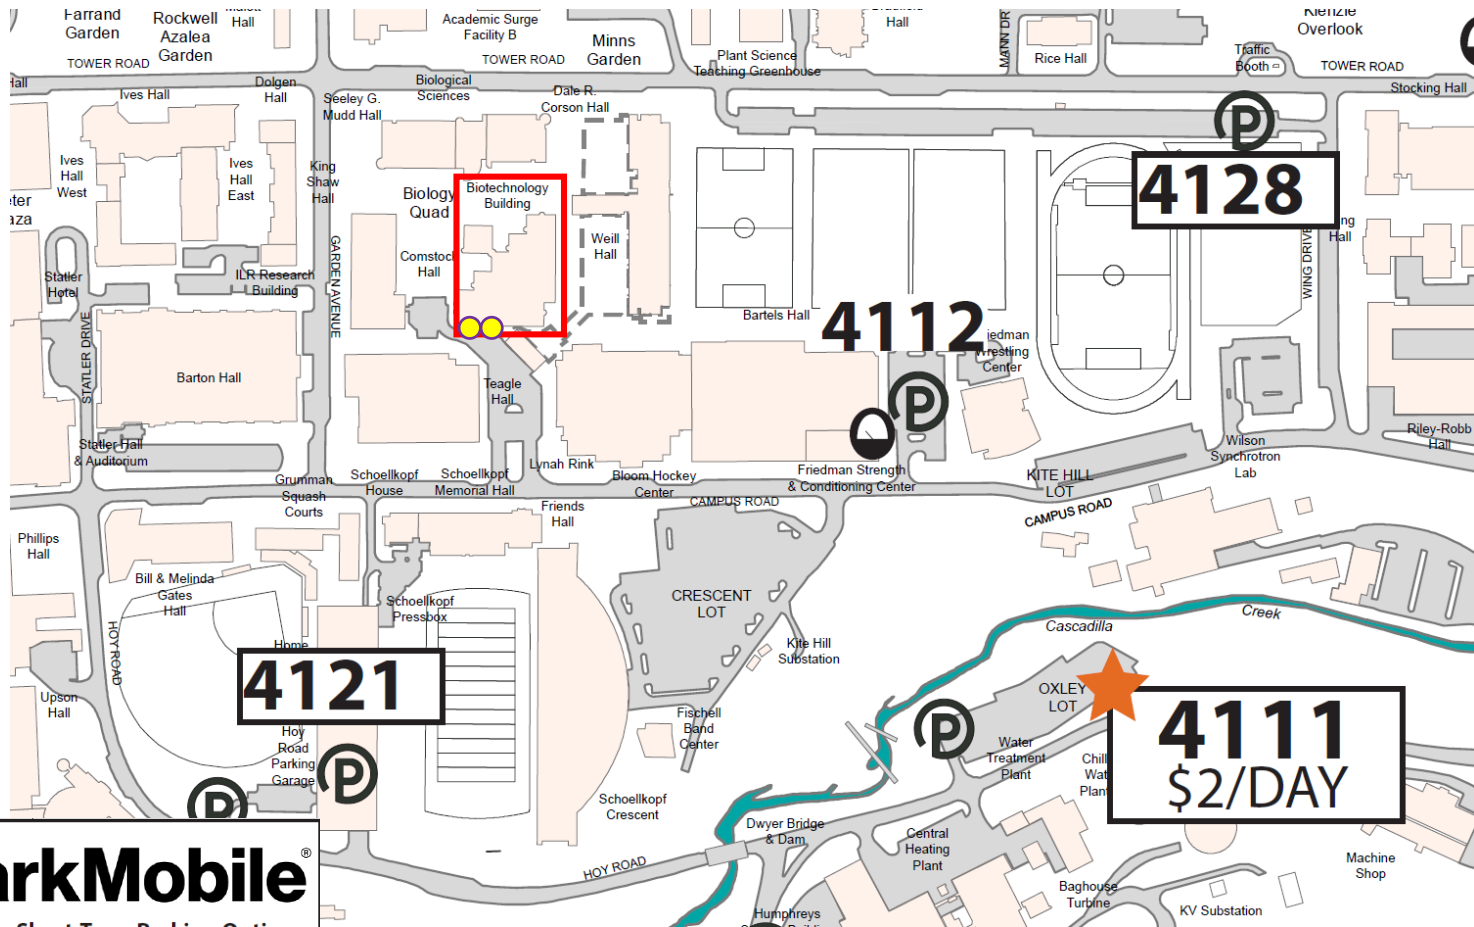

Biotechnology Building Parking Options

ParkMobile
Cornell University Short-Term Parking Options
Three Ways to Pay:
• Cash/credit card at pay station meter
• Text the word **PARK** to 77223
• Download the Parkmobile App

ParkMobile Parking Zone
Daily Decision Discounted-Rate ParkMobile Zone

Parking Lot Name	Zone#	Hourly Rate +Fee	Daily Rate +Fee
Dwyer Dam Lot (Route 366)	4111	$0.25	$1.65
Bartels Meter/Friedman Lot	4112	$1.50	$10
Hoy Garage & Hoy Lot	4121	$1.50	$10
Alumni Field	4128	$1.50	$10

Parking Options

- Parking can be purchased in advance: <https://cornell.clickandpark.com/>
- Park in designated ParkMobile Spots. See map above and box to left under ParkMobile icon for all payment options and pricing
- BRC spots next to building – reserved through facility director in advance ($3 / hour) <https://www.biotech.cornell.edu/brc-parking-spaces>
- Full guest parking options can be found here: <https://www.cornell.edu/visit/parking/>