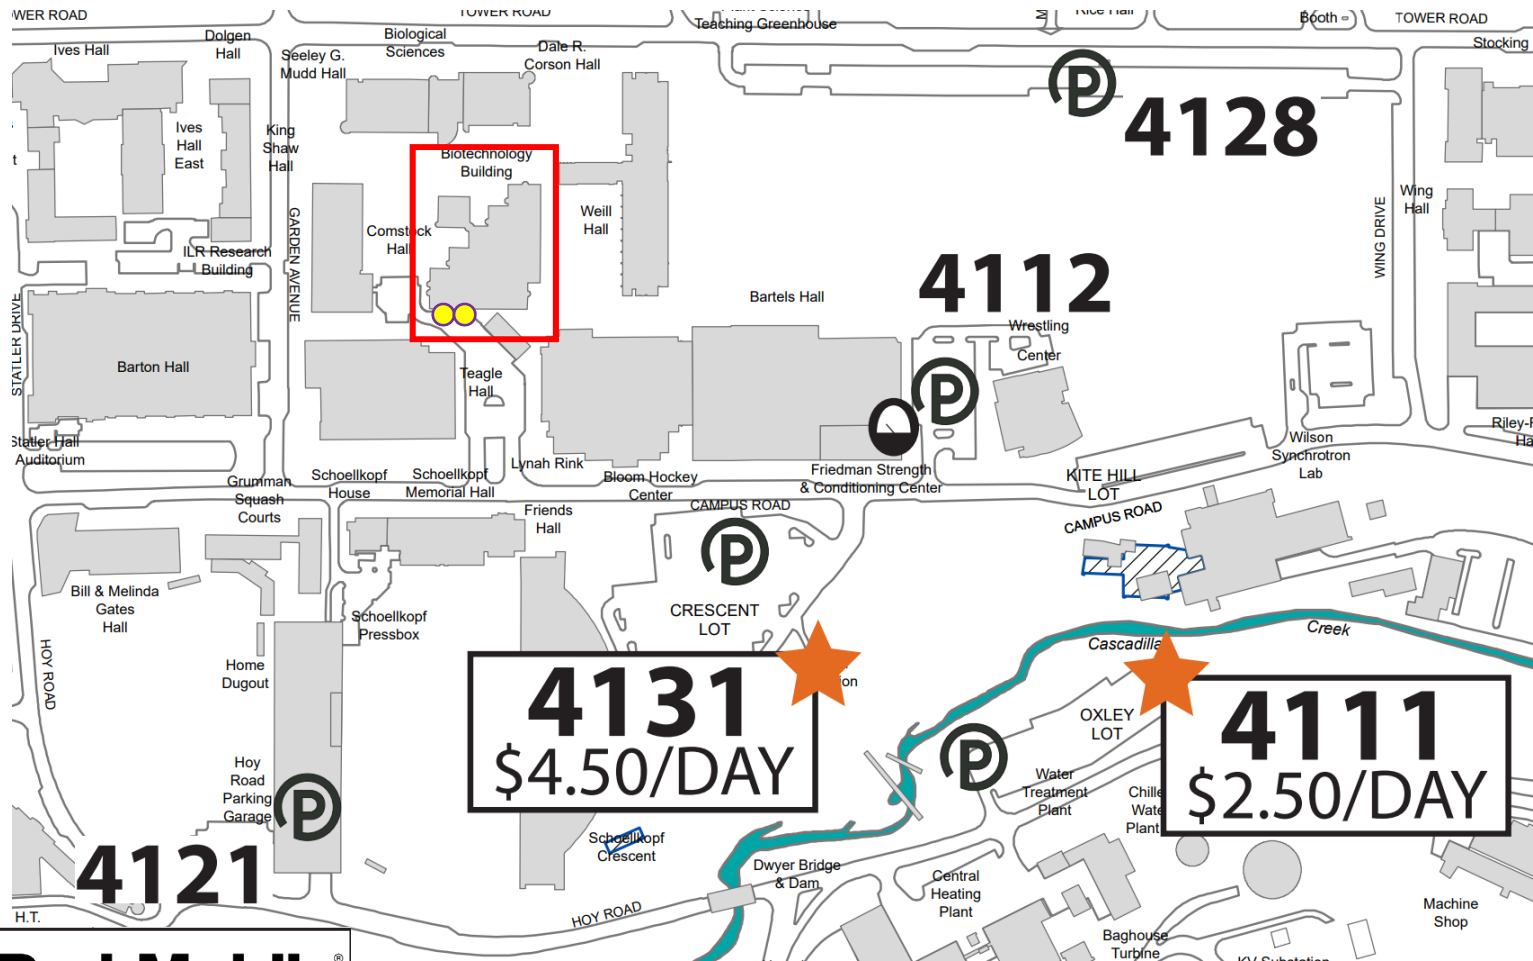

Biotechnology Building Parking Options

Parking Options

- Parking can be purchased in advance: <https://cornell.clickandpark.com/>
- Park in designated ParkMobile Spots. See map above and box to left under ParkMobile icon for all payment options and pricing
- BRC spots next to building – reserved through facility director in advance (\$3 / hour) <https://www.biotech.cornell.edu/brc-reserved-parking-spaces>
- Full guest parking options can be found here: <https://www.cornell.edu/visit/parking/>

Cornell University Short-Term Parking Options

Three Ways to Pay:

- Cash/credit card at pay station meter
- Text the word **PARK** to 77223
- Download the Parkmobile App

ParkMobile Parking Zone

★ Daily Decision Discounted-Rate ParkMobile Zone

Crescent Lot	4131	\$1	\$4.50
Hoy Garage & Hoy Lot	4121	\$1.50	\$10
Dwyer Dam Lot (Route 366)	4111	\$0.25	\$2.50

More ParkMobile parking options at https://fcs.cornell.edu/sites/default/files/2022-05/2022_PARKMOBILE_06012022-1.pdf